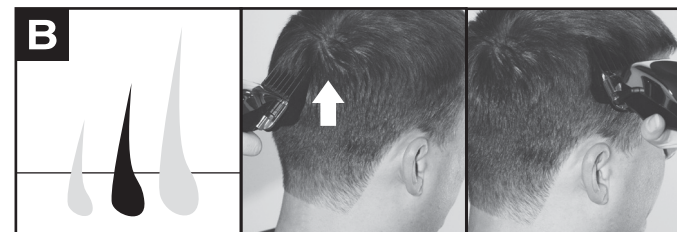

WAHL CLIPPER CORPORATION
World Headquarters
P.O. Box 578, Sterling, IL 61081

Wahl (UK) Limited
Sterling House, Clipper Close
Ramsgate, Kent CT12 5GG

Wahl Hungária Kft
H-9200 Mosonmagyaróvár
Barátság u.6,
Hungary

Wahl International Consumer Group B.V.
Engelenburgstraat 36
7391 AM Tweello,
The Netherlands

Wahl Spain
Fernando Giner de los Ríos 12
46910 Sedavi
Valencia, Spain

Wahl France SAS
1c rue Foch
67450 Mundolsheim
France

WAHL Italia s.r.l.
Via Gobetti 52 - 1° piano
I-40129 Bologna (BO)
Italia

Представительство в РФ и РБ:
ООО УОЛЛ Рус
Ракетный бульвар, д. 16
129164 Москва / Russia (Россия)

Wahl India Grooming Products Pvt Ltd,
B-1002, 10TH Floor, B-Wing, Lotus Corporate Park,
Off Jay Coach Flyover,
Western Express Highway,
Goregaon-East, Mumbai 400-063

Wahl Japan
K Building 8F
1-32-11 Yoyogi,
Shibuya-Ku, Tokyo 151-0053, Japan

Wahl Australia PTY LTD
PO Box 456
Acacia Ridge QLD 4110,
Australia

Wahl NZ Limited
PO Box 38 323
Wellington Mail Centre
Lower Hutt 5045, New Zealand

Wahl Clipper Brasil
Rodovia Geraldo Scavone,
2300 UC 45. Pedregulho,
Jacareí - SP. CEP: 12305-490

Wahl Argentina
Av. Alvarez Jonte 5655
Buenos Aires (C1407GPK), Argentina

WAHL MEA FZCO
Dubai Airport Free Zone
P.O Box 371395, Dubai UAE

25 mm

3 mm

9217
79610
79050
MC
MC2
MC3

WITH TAPER LEVER

USA CORDED CLIPPERS
PRODUCT GUIDE

part no: 94473

© 2020
Wahl® is a registered trademark
of Wahl Clipper Corporation
Revision 1/20 V1
www.wahl-consumer.com