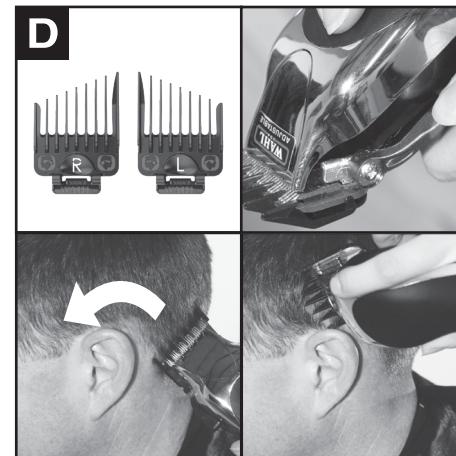

WAHL CLIPPER CORPORATION
World Headquarters
P.O. Box 578, Sterling, IL 61081

Wahl (UK) Limited
Sterling House, Clipper Close
Ramsgate, Kent CT12 5GG

Wahl Hungária Kft
H-9200 Mosonmagyaróvár
Barátság u.6,
Hungary

Wahl International Consumer Group B.V.
Engelenburgstraat 36
7391 AM Tweello,
The Netherlands

Wahl Spain
Fernando Giner de los Ríos 12
46910 Sedavi
Valencia, Spain

Wahl France SAS
1c rue Foch
67450 Mundolsheim
France

WAHL Italia s.r.l.
Via Gobetti 52 - 1° piano
I-40129 Bologna (BO)
Italia

Представительство в РФ и РБ:
ООО УОЛЛ Рус
Ракетный бульвар, д. 16
129164 Москва / Russia (Россия)

Wahl India Grooming Products Pvt Ltd,
B-1002, 10TH Floor, B-Wing, Lotus Corporate Park,
Off Jay Coach Flyover,
Western Express Highway,
Goregaon-East, Mumbai 400-063

Wahl Japan
K Building 8F
1-32-11 Yoyogi,
Shibuya-Ku, Tokyo 151-0053, Japan

Wahl Australia PTY LTD
PO Box 456
Acacia Ridge QLD 4110,
Australia

Wahl NZ Limited
PO Box 38 323
Wellington Mail Centre
Lower Hutt 5045, New Zealand

Wahl Clipper Brasil
Rodovia Geraldo Scavone,
2300 UC 45. Pedregulho,
Jacareí - SP. CEP: 12305-490

Wahl Argentina
Av. Alvarez Jonte 5655
Buenos Aires (C1407GPK), Argentina

WAHL MEA FZCO
Dubai Airport Free Zone
P.O Box 371395, Dubai UAE

25 mm

3 mm

9217
79610
79050
MC
MC2
MC3

WITH TAPER LEVER

USA CORDED CLIPPERS
PRODUCT GUIDE

part no: 94473

© 2020
Wahl® is a registered trademark
of Wahl Clipper Corporation
Revision 1/20 V1
www.wahl-consumer.com